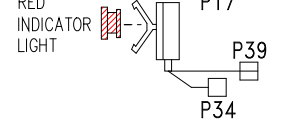

OZONATOR FUSE

* Pump Set for Single Speed

HYDRO-QUIP
CORONA, CA (909) 273-7575

Manufacture Notes:

Approved By:

Dwg. No.
D2S222A0-DKMQ-S

Drawn
BH

Rev
1

Wire Color Code

B - Black	G - Green
Br - Brown	Bl - Blue
R - Red	V - Violet
O - Orange	W - White
Y - Yellow	Gr - Gray

Date
11.03.03

Diagram No.
6708