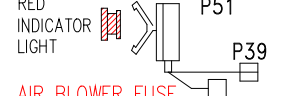

12V Light (White 2-Pin)

33-0025A-R6

37-0035
120V/40VA

FLOW

XFO PRI
HIGH VOLTAGE

Amber Indicator Light

Note: Veris-Heat 5.5kW heater, per customer specs.

SYSTEM FUSE

PUMP 1 FUSE

PUMP 2 FUSE

AIR BLOWER FUSE

PUMP 3 FUSE

OZONATOR FUSE

* Pump Set for Single Speed

HYDRO-QUIP
CORONA, CA (909) 273-7575

Manufacture Notes:

Approved By:

Dwg. No.
D2S222A0-DKMQ-S

Drawn
BH

Rev
1

Wire Color Code

B - Black	G - Green
Br - Brown	Bl - Blue
R - Red	V - Violet
O - Orange	W - White
Y - Yellow	Gr - Gray

Date
11.03.03

Diagram No.
6708