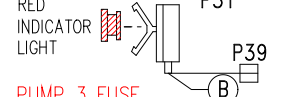

AIR BLOWER FUSE