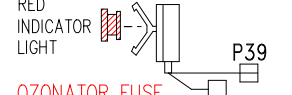

12V Light (White 2-Pin)

33-0025A-R6

37-0035
120V/40VA

FLOW

XFO PRI
HIGH VOLTAGE

Amber Indicator Light

Note: Veris-Heat 5.5kW heater, per customer specs.

SYSTEM FUSE

PUMP 1 FUSE

PUMP 2 FUSE

AIR BLOWER FUSE

PUMP 3 FUSE

OZONATOR FUSE

* Pump Set for Single Speed

HYDRO-QUIP
CORONA, CA (909) 273-7575

Manufacture Notes:

Approved By:

Dwg. No.
D2S222A0-DKMQ-S

Drawn
BH

Rev
1

Wire Color Code

B - Black	G - Green
Br - Brown	Bl - Blue
R - Red	V - Violet
O - Orange	W - White
Y - Yellow	Gr - Gray

Date
11.03.03

Diagram No.
6708