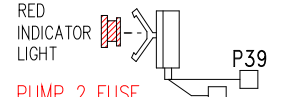

12V Light (White 2-Pin)

33-0025A-R6

37-0035
120V/40VA

FLOW

XFO PRI
HIGH VOLTAGE

Amber Indicator Light

Note: Veris-Heat 5.5kW heater, per customer specs.

SYSTEM FUSE

PUMP 1 FUSE

PUMP 2 FUSE

AIR BLOWER FUSE

PUMP 3 FUSE

OZONATOR FUSE

* Pump Set for Single Speed

HYDRO-QUIP
CORONA, CA (909) 273-7575

Manufacture Notes:

Approved By:

Dwg. No.
D2S222A0-DKMQ-S

Drawn
BH

Rev
1

Wire Color Code

B - Black	G - Green
Br - Brown	Bl - Blue
R - Red	V - Violet
O - Orange	W - White
Y - Yellow	Gr - Gray

Date
11.03.03

Diagram No.
6708