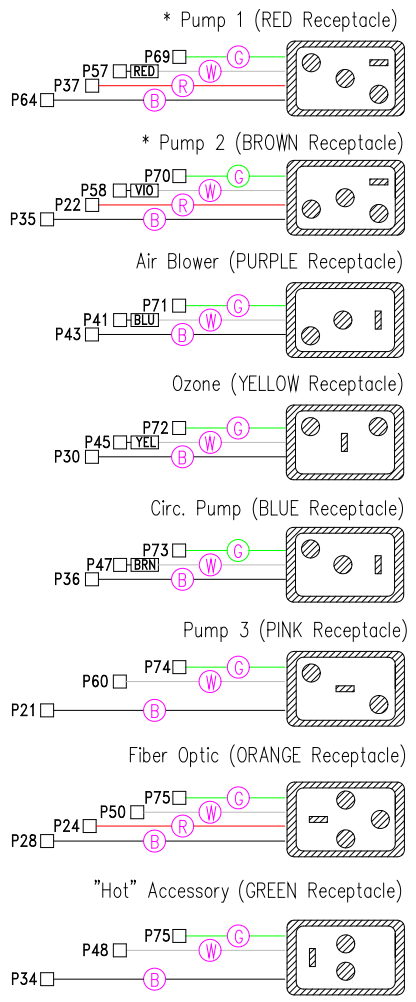

12V Light (White 2-Pin)

33-0025A-R6

37-0035
120V/40VA

FLOW

XFO PRI
HIGH VOLTAGE

Amber Indicator Light

Note: Veris-Heat 5.5kW heater, per customer specs.

SYSTEM FUSE

PUMP 1 FUSE

PUMP 2 FUSE

AIR BLOWER FUSE

PUMP 3 FUSE

OZONATOR FUSE

* Pump Set for Single Speed

HYDRO-QUIP
CORONA, CA (909) 273-7575

Manufacture Notes:

Approved By:

Dwg. No.
D2S222A0-DKMQ-S

Drawn
BH

Rev
1

Wire Color Code

B - Black	G - Green
Br - Brown	Bl - Blue
R - Red	V - Violet
O - Orange	W - White
Y - Yellow	Gr - Gray

Date
11.03.03

Diagram No.
6708