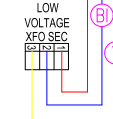

12V Light (White 2-Pin)

33-0025A-R6

37-0035
120V/40VA

FLOW

XFO PRI
HIGH VOLTAGE

Amber Indicator Light

Note: Veris-Heat 5.5kW heater, per customer specs.

SYSTEM FUSE

Approved By:

Dwg. No.
D2S222A0-DKMQ-S

Drawn
BH

Rev
1

Wire Color Code

B - Black	G - Green
Br - Brown	Bl - Blue
R - Red	V - Violet
O - Orange	W - White
Y - Yellow	Gr - Gray

Date
11.03.03

Diagram No.
6708