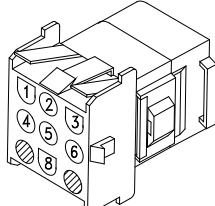

12V Light (White 2-Pin)

33-0025A-R6

37-0035
120V/40VA

FLOW

XFO PRI
HIGH VOLTAGE

Amber Indicator Light

Note: Veris-Heat 5.5kW heater, per customer specs.

SYSTEM FUSE