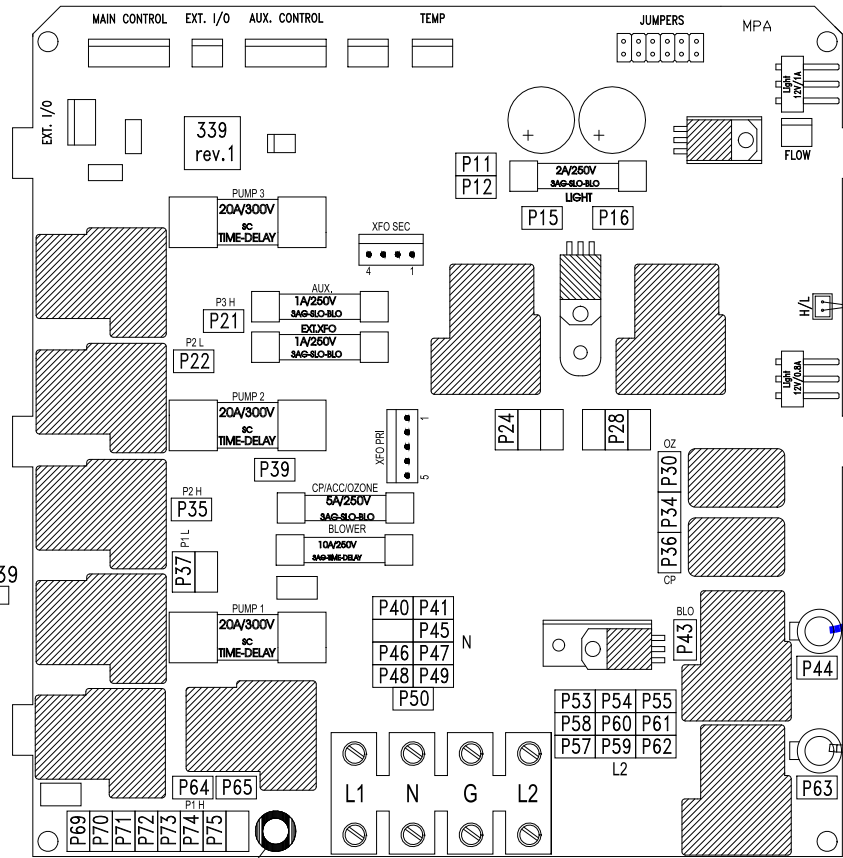

12V Light (White 2-Pin)

33-0025A-R6

37-0035
120V/40VA

FLOW

XFO PRI
HIGH VOLTAGE

Amber Indicator Light

Note: Veris-Heat 5.5kW heater, per customer specs.

SYSTEM FUSE

PUMP 1 FUSE

PUMP 2 FUSE

AIR BLOWER FUSE

PUMP 3 FUSE

OZONATOR FUSE

* Pump Set for Single Speed

HYDRO-QUIP
CORONA, CA (909) 273-7575

Manufacture Notes: